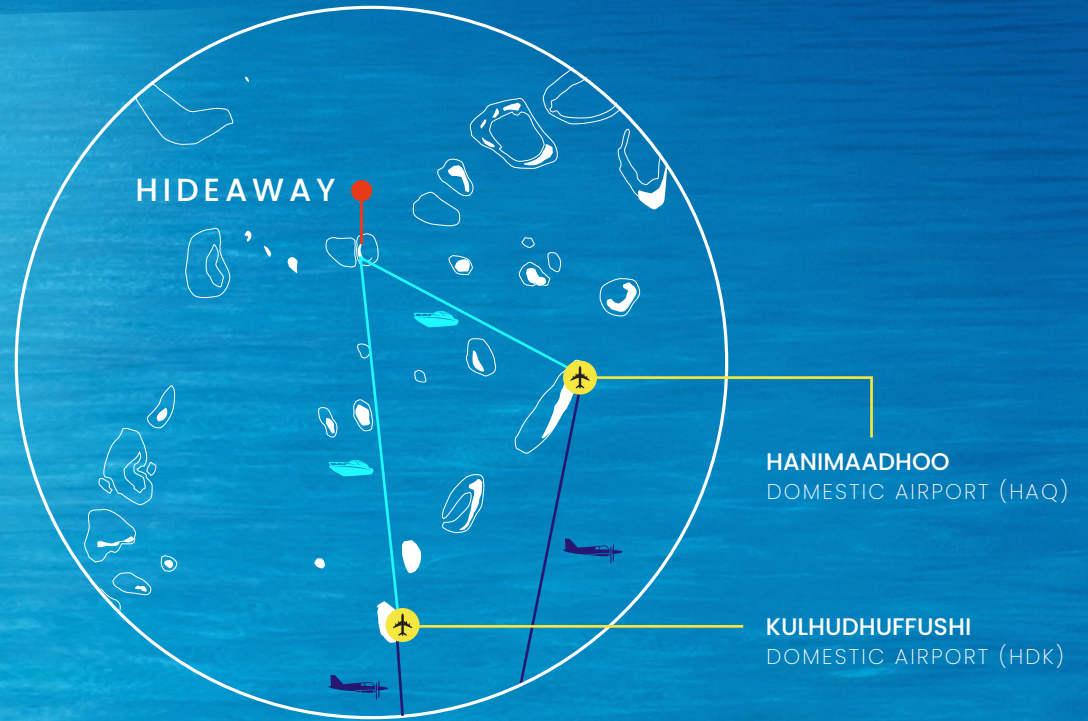

CONVENIENT DEPARTURES | DOMESTIC FLIGHT SCHEDULE FOR RESORT TRANSFERS FROM NEARBY AIRPORTS TO MALE

DOMESTIC AIRPORT DEPARTURE TIME	DOMESTIC AIRPORT	MALE ARRIVAL TIME
05:05 AM	Hanimaadhoo (HAQ)	06:45am
09:05 AM	Hanimaadhoo (HAQ)	10:00am
10:30 AM	Kulhudhuffushi (HDK)	11:25am
13:50 PM	Hanimaadhoo (HAQ)	14:45pm
16:55 PM	Kulhudhuffushi (HDK)	17:50pm

ELEVATE YOUR

Travel Experience

EXCLUSIVE PRIVATE TRANSFER CHARTERS FOR DOMESTIC FLIGHTS

Indulge in the ultimate luxury of a private domestic flight and speedboat transfer with advance reservation at our resort. Perfect for larger groups traveling together or for guests who are booking the entire island exclusively for a private event or gathering. Experience unparalleled convenience and privacy as you journey to and from the Domestic Airport in your own private charter.

Domestic TRANSFER

DOMESTIC PLANE

VELANA INTERNATIONAL AIRPORT (MLE) TO HANIMADHOO INTERNATIONAL AIRPORT (HAQ) OR KULHUDHUFFUSHI AIRPORT (HDK)
TIME: 55 MINUTES (APPROX.)

SPEED BOAT

HANIMADHOO INTERNATIONAL AIRPORT (HAQ) OR KULHUDHUFFUSHI AIRPORT (HDK) TO HIDEAWAY BEACH RESORT & SPA
TIME: 20 - 30 MINUTES (APPROX.)